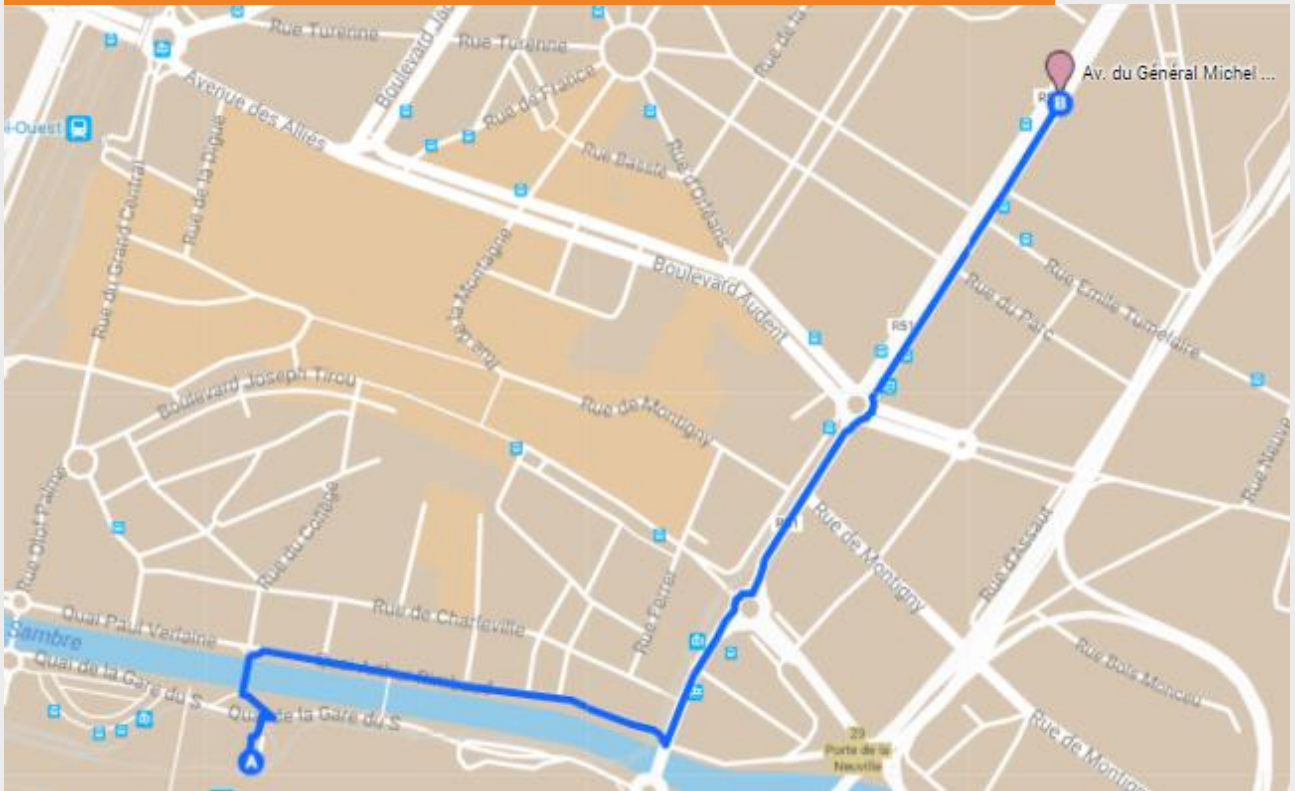

FEDASIL RETURN DESK IN CHARLEROI HOW CAN I GO THERE?

From the **train station Charleroi-Sud**, cross the river and turn right in Quai de Brabant. Walk 4 minutes along the river then turn left to **rue de l'Ecluse**. Walk 10 minutes along rue de l'Ecluse, prolonged by rue du Pont-Neuf and rue Willy Ernst, to finally arrive at