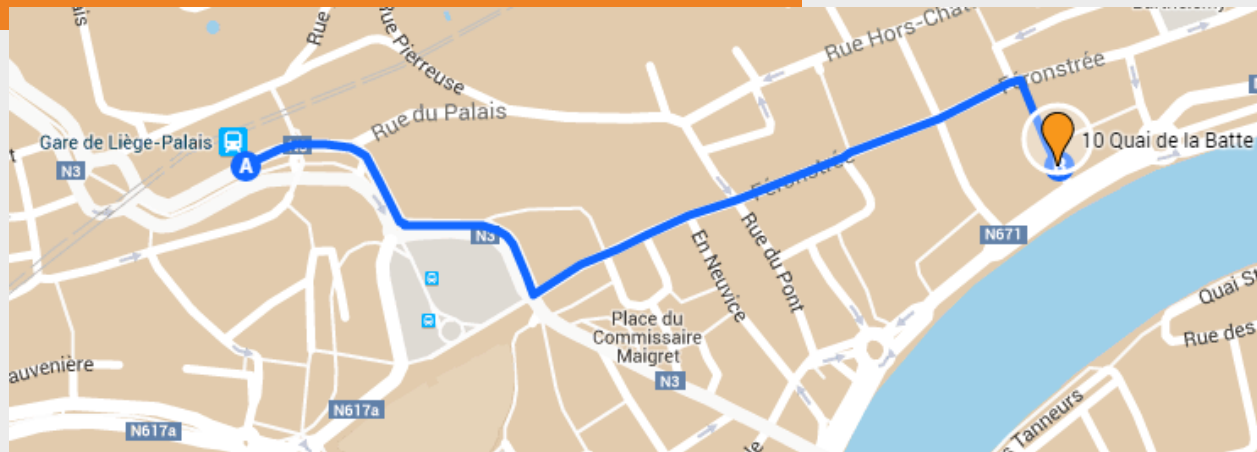

FEDASIL RETURN DESK IN LIÈGE

HOW CAN I GO THERE?

From the **train station Liège-Palais**, walk towards Place Saint-Lambert, then turn left in Rue de Bex. Walk 4 minutes along Place du Marché and **Féronstrée**. Turn right in rue Saint Georges and climb the stairs to the platform. The door is on your left, towards the river.