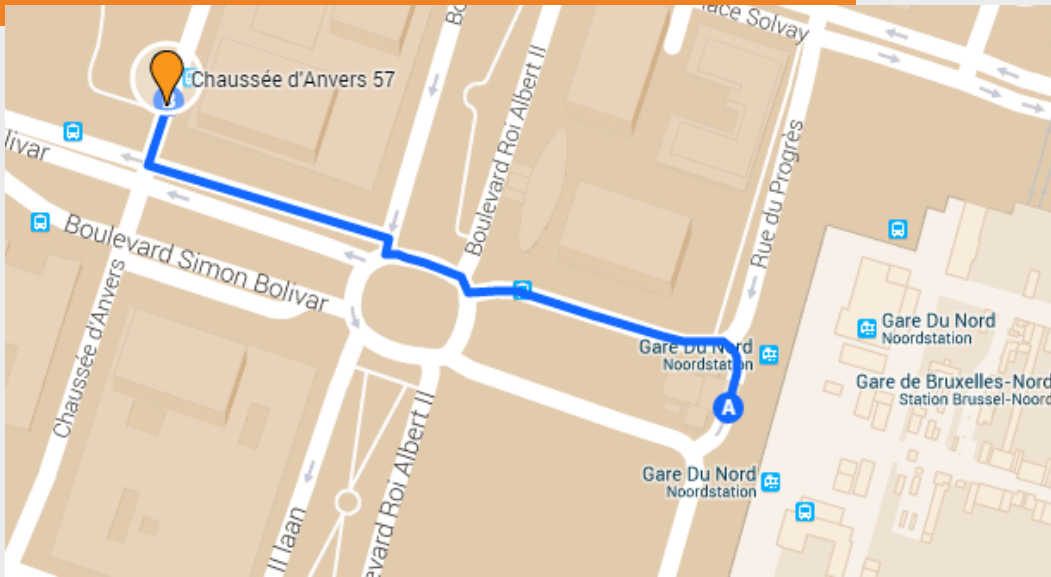

# FEDASIL RETURN DESK IN BRUSSELS

## HOW CAN I GO THERE?

From the **train station Gare Du Nord**, walk 4 minutes along Boulevard Simon Bolivar and turn right to

**Chaussée d'Anvers 57**  
**(1000 Brussels)**

Our office hours:  
Monday to Friday,  
9.30 am – 12 pm  
or by appointment