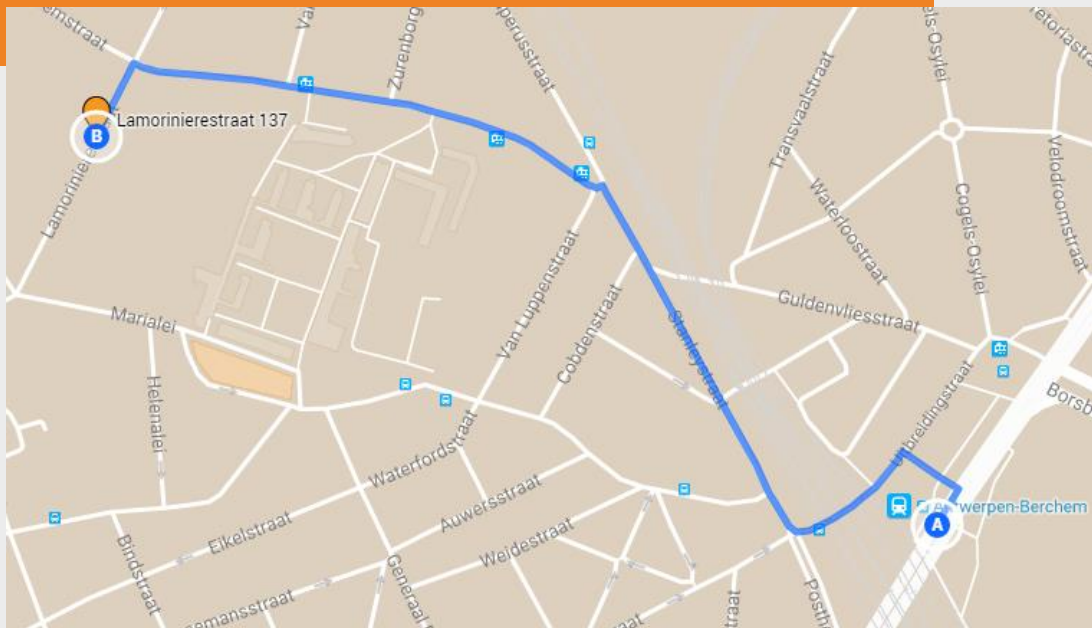

# FEDASIL RETURN DESK IN ANTWERPEN

## HOW CAN I GO THERE?

From the **train station Antwerpen-Berchem**, turn left onto Uitbreidingslaan, walk a little bit and turn right onto **Stanleystraat**. Walk 5 minutes and turn left onto **Lange Leemstraat**. Walk another 5 minutes and turn left to