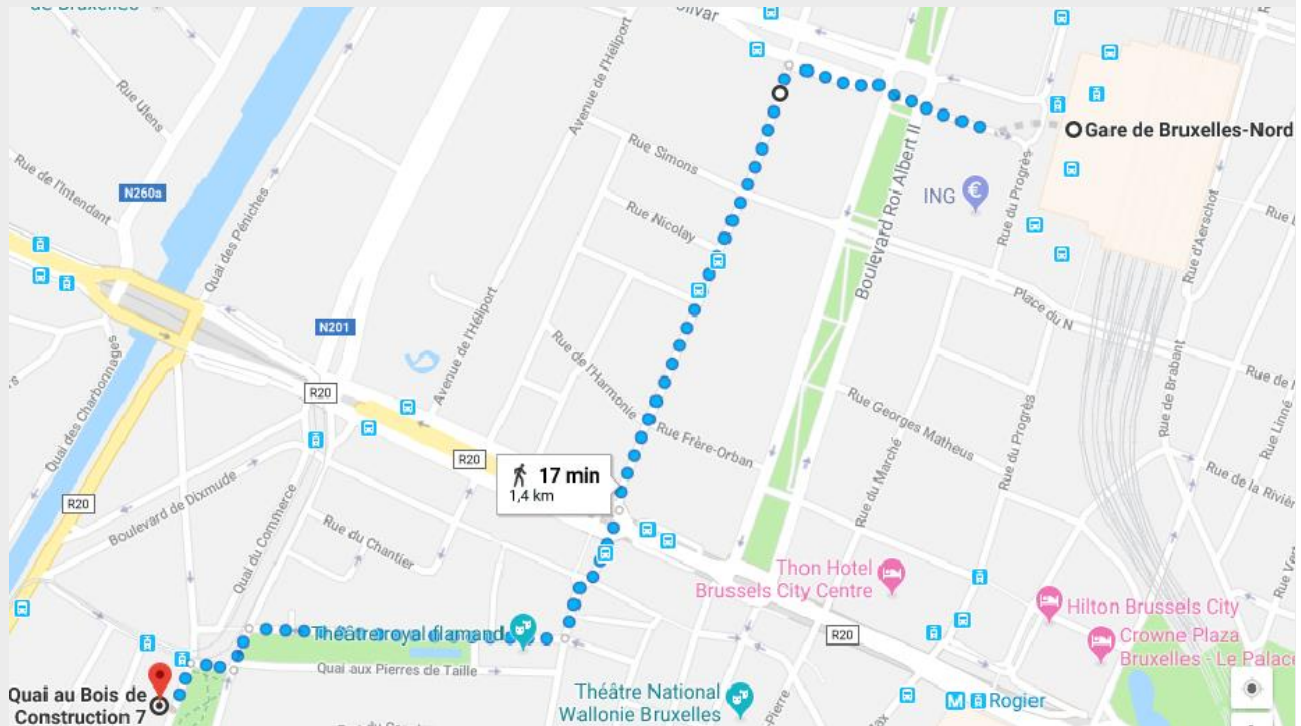

FEDASIL RETURN DESK HOW TO GET THERE?

From **Brussels-North railway station**: go straight and cross the roundabout, then turn left into Chaussée d'Anvers/ Antwerpsesteenweg. Walk for 500m and keep straight in Rue de Laeken/Lakensestraat. Turn then right into the street Quai au Foin/ Hooikaai. Turn left into the street Porte du Rivage/ Oeverpoort. Turn first on your right to stay in this street. Turn left in the street Quai au Bois de Construction/ Timmerhoutkaai. The return desk is on your right.